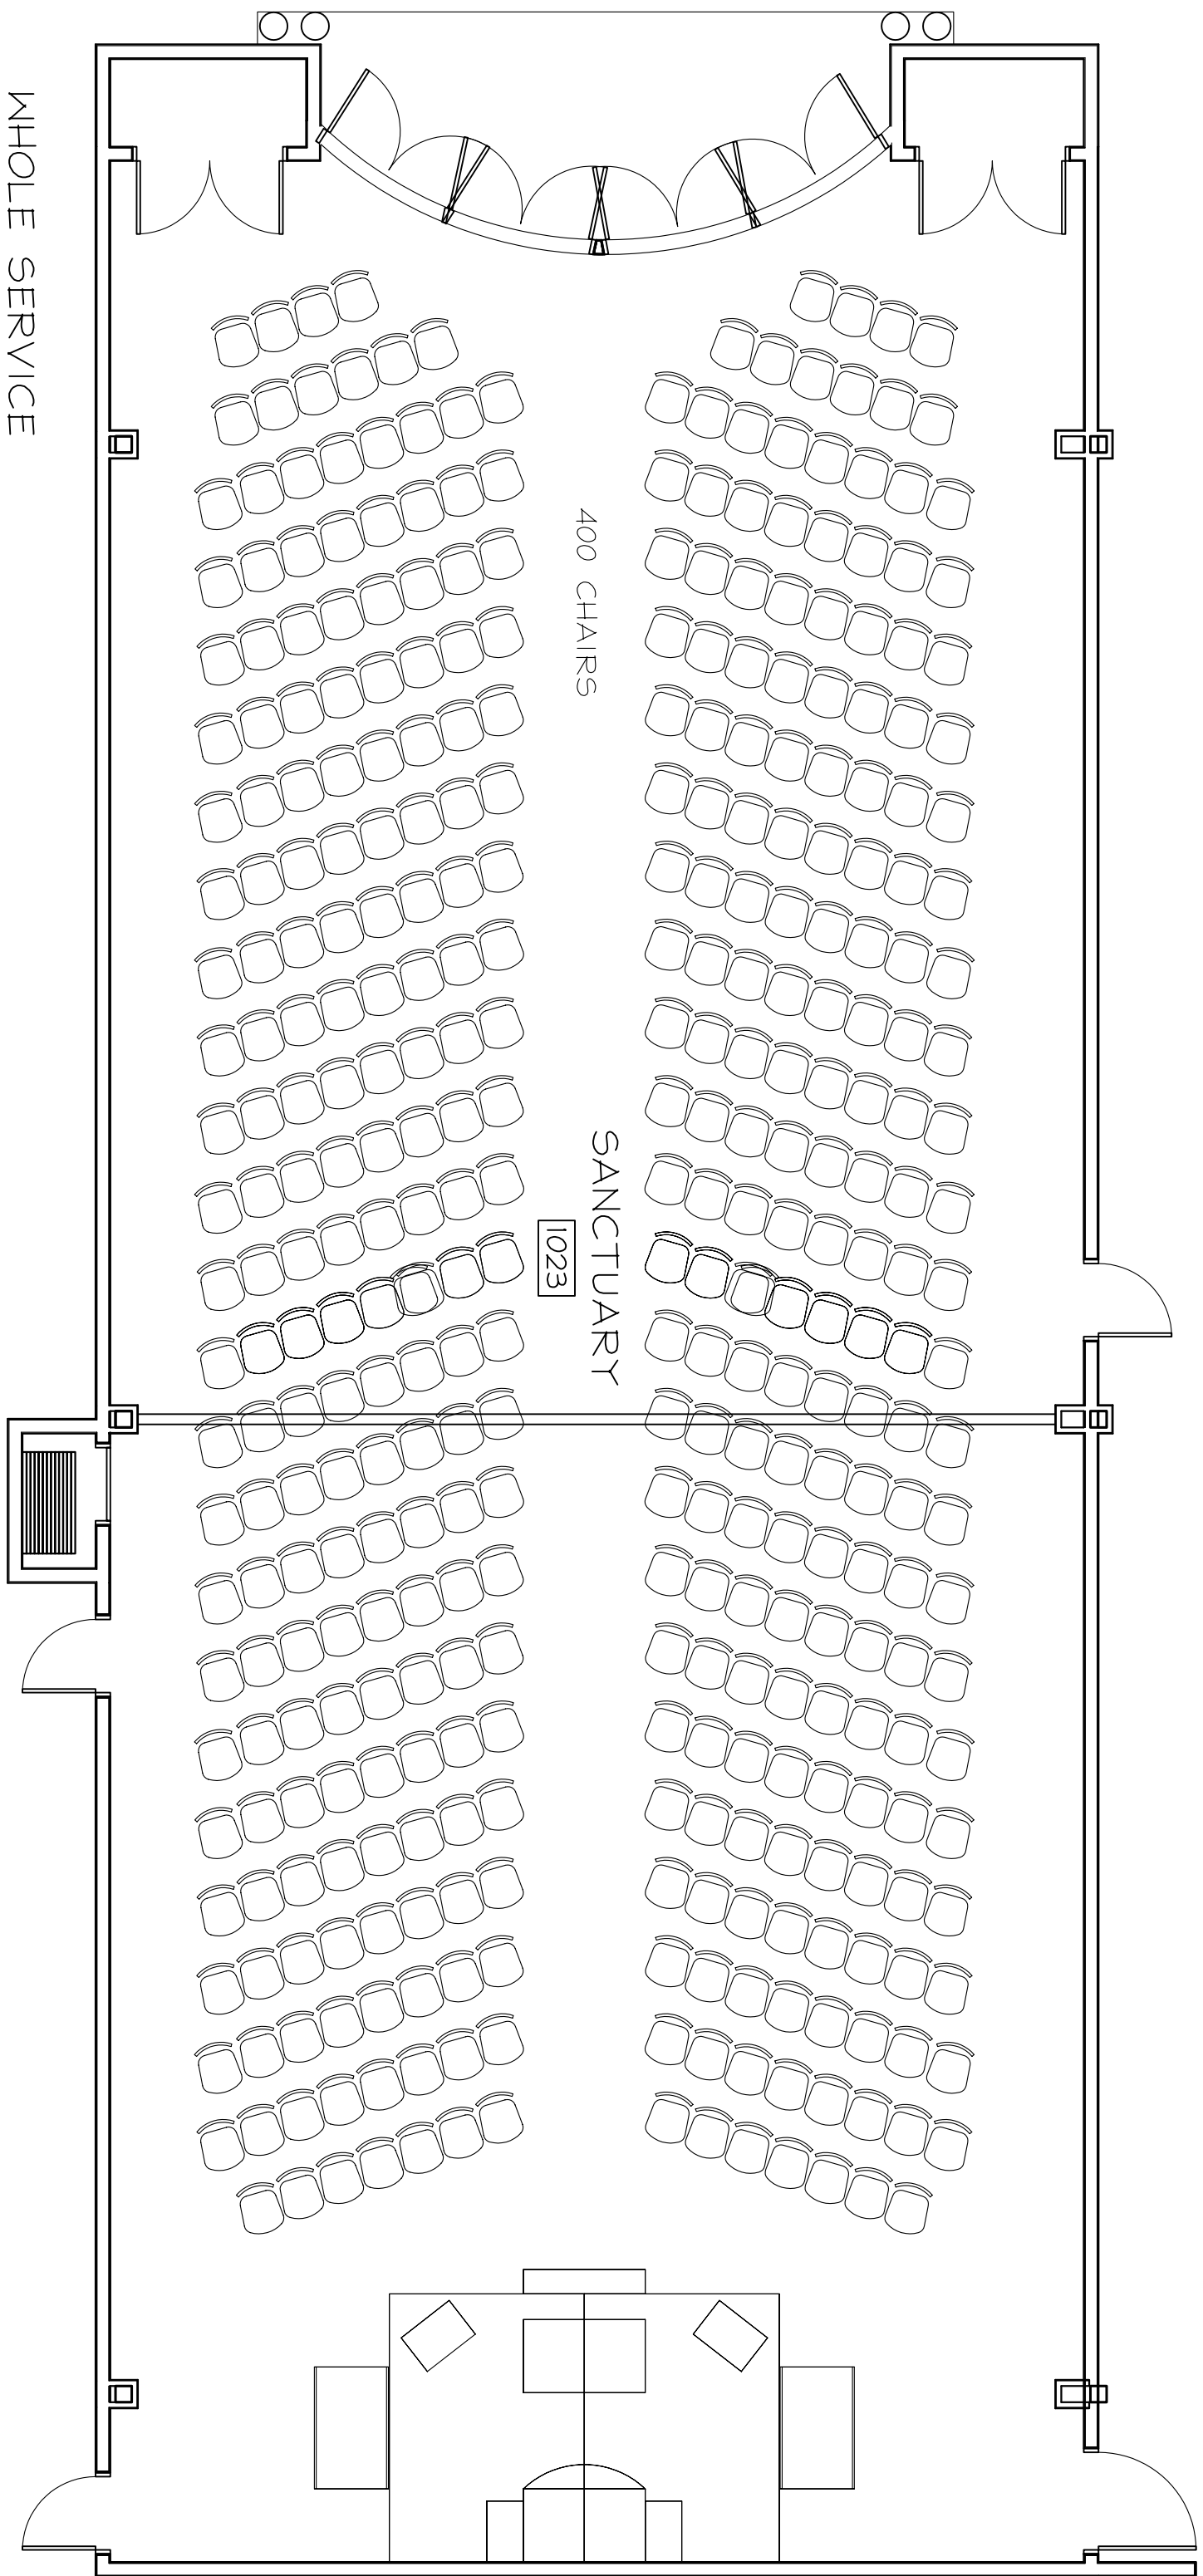

WHOLE SERVICE

400 CHAIRS

SANCTUARY

1023